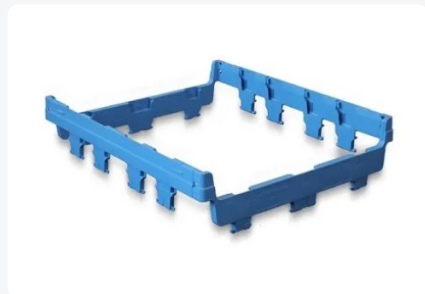

Artikelnummer: 2508.000.626

MAGNUM Optiframe 1200x800

Spécifications du produit

Poids (kg)	2,5 kg
Dimensions externes (L x L x H)	1200 x 800 x 105 mm
Temperature range	-10°C to +40°C
Color	Blue
Material	PP
Dimensions internes (L x L x H)	1140 x 740 x 105 mm

Propriétés

Optiframe elevation frame for increasing the useful height of the MAGNUM Optimum by 105 mm. Max. 3 frames per box.

Description

The MAGNUM Optimum offers flexibility and adaptability for your storage needs. By using an Optiframe, the MAGNUM Optimum can easily be raised to increase both the useful height and capacity. The Optiframe is simply placed between the bottom and the collapsible side walls, creating a sturdy elevation without compromising the stability of the pallet box.

The versatility of the MAGNUM Optimum is further enhanced by its ability to be equipped with up to three Optiframes. With each additional frame, the height of the pallet box increases by 105 mm, providing you with more space to store and transport goods. Whether it's storing large items or efficiently utilizing the available space in a warehouse, the MAGNUM Optimum with Optiframe offers a reliable and customizable solution for your storage needs.